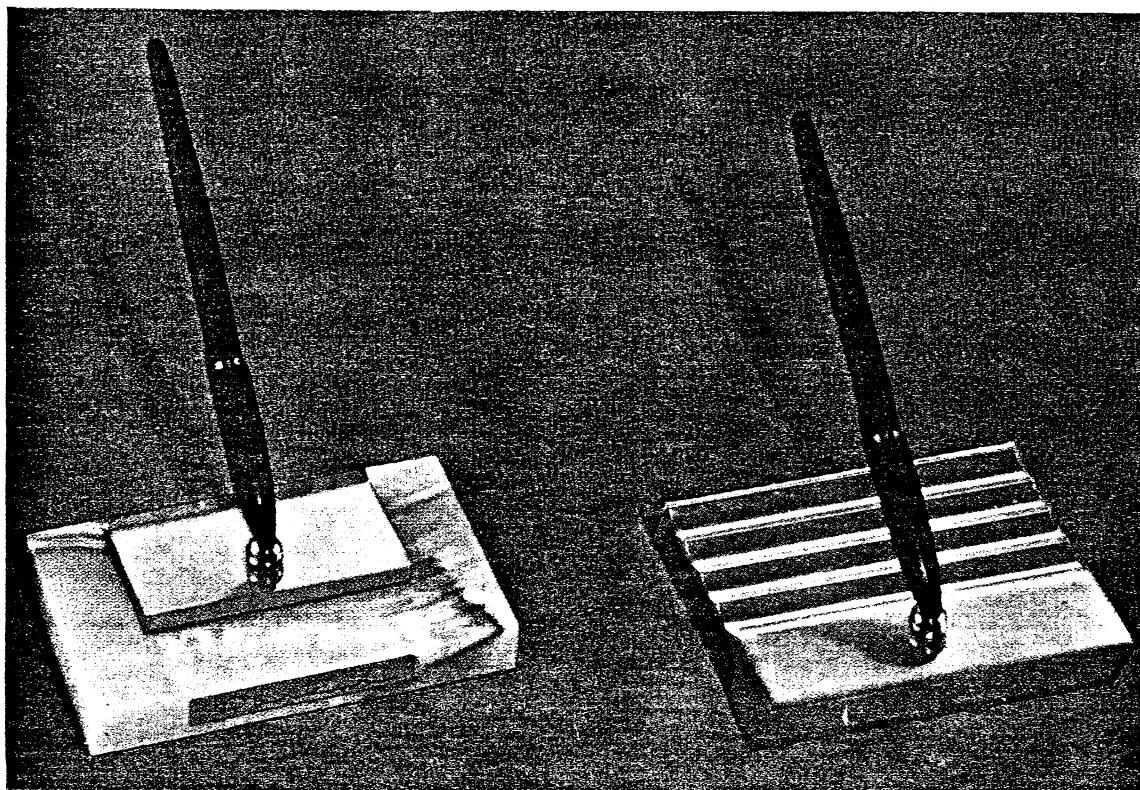

MODEL NO. 90-160

Pedrara onyx base with wedge-shaped gold-colored plate.
Black "51" pen and holder, 3½ x 5¾" . . . . . $22.50.
No. 90-161: same base with maroon pen and holder.

MODEL NO. 90-134

Gold-colored metal, fluted surface.
Black "51" pen and holder, 4½ x 5" . . . . . $20.00.
No. 90-135: same base with maroon pen and holder.